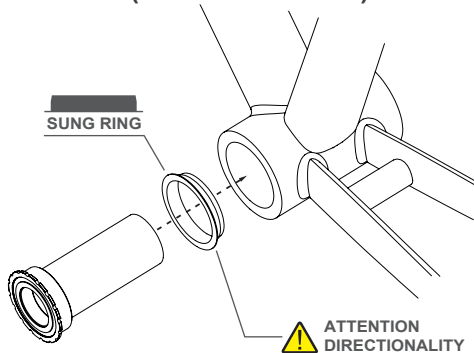

## BB86/92

TRiPEAK Part NO.

EMA-PB86-SHCBTf12

EMA-PB86-SHSBTf12

### Bearing Options :

- SB (Steel Bearing) / CB (Ceramic Bearing)
- Bearing Size : 25 × 37 × 7mm - (6805)

### Step 1

**PRESS IN (Non-DRIVE SIDE)**

### INSTALLED-WIDTH