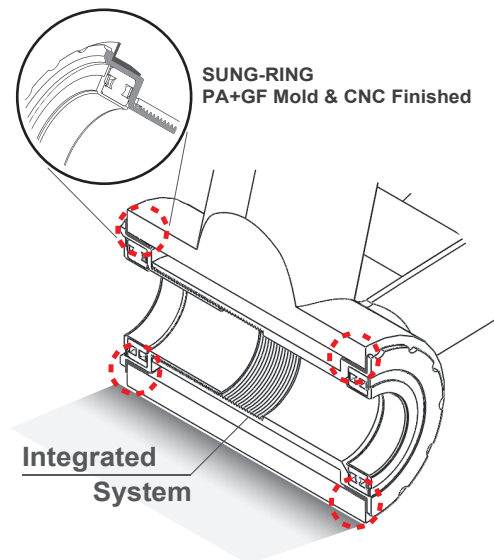

### Bearing Options :

- SB (Steel Bearing) / CB (Ceramic Bearing)
- Bearing Size : 25 × 37 × 7mm - (6805)

### Step 1

**PRESS IN (Non-DRIVE SIDE)**

### Step 2

**TWIST-LOCK (DRIVE SIDE)**

### INSTALLED-WIDTH