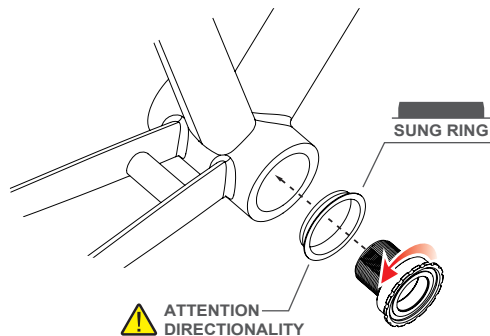

### Bearing Options :

- SB (Steel Bearing) / CB (Ceramic Bearing)
- Bearing Size : 25 × 37 × 7mm - (6805)

### Step 1

**PRESS IN (Non-DRIVE SIDE)**

### Step 2

**TWIST-LOCK (DRIVE SIDE)**

### INSTALLED-WIDTH