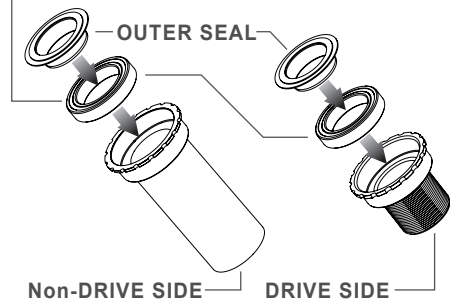

### Bearing Options :

- SB (Steel Bearing) / CB (Ceramic Bearing)
- Bearing Size : 25 × 37 × 7mm - (6805)